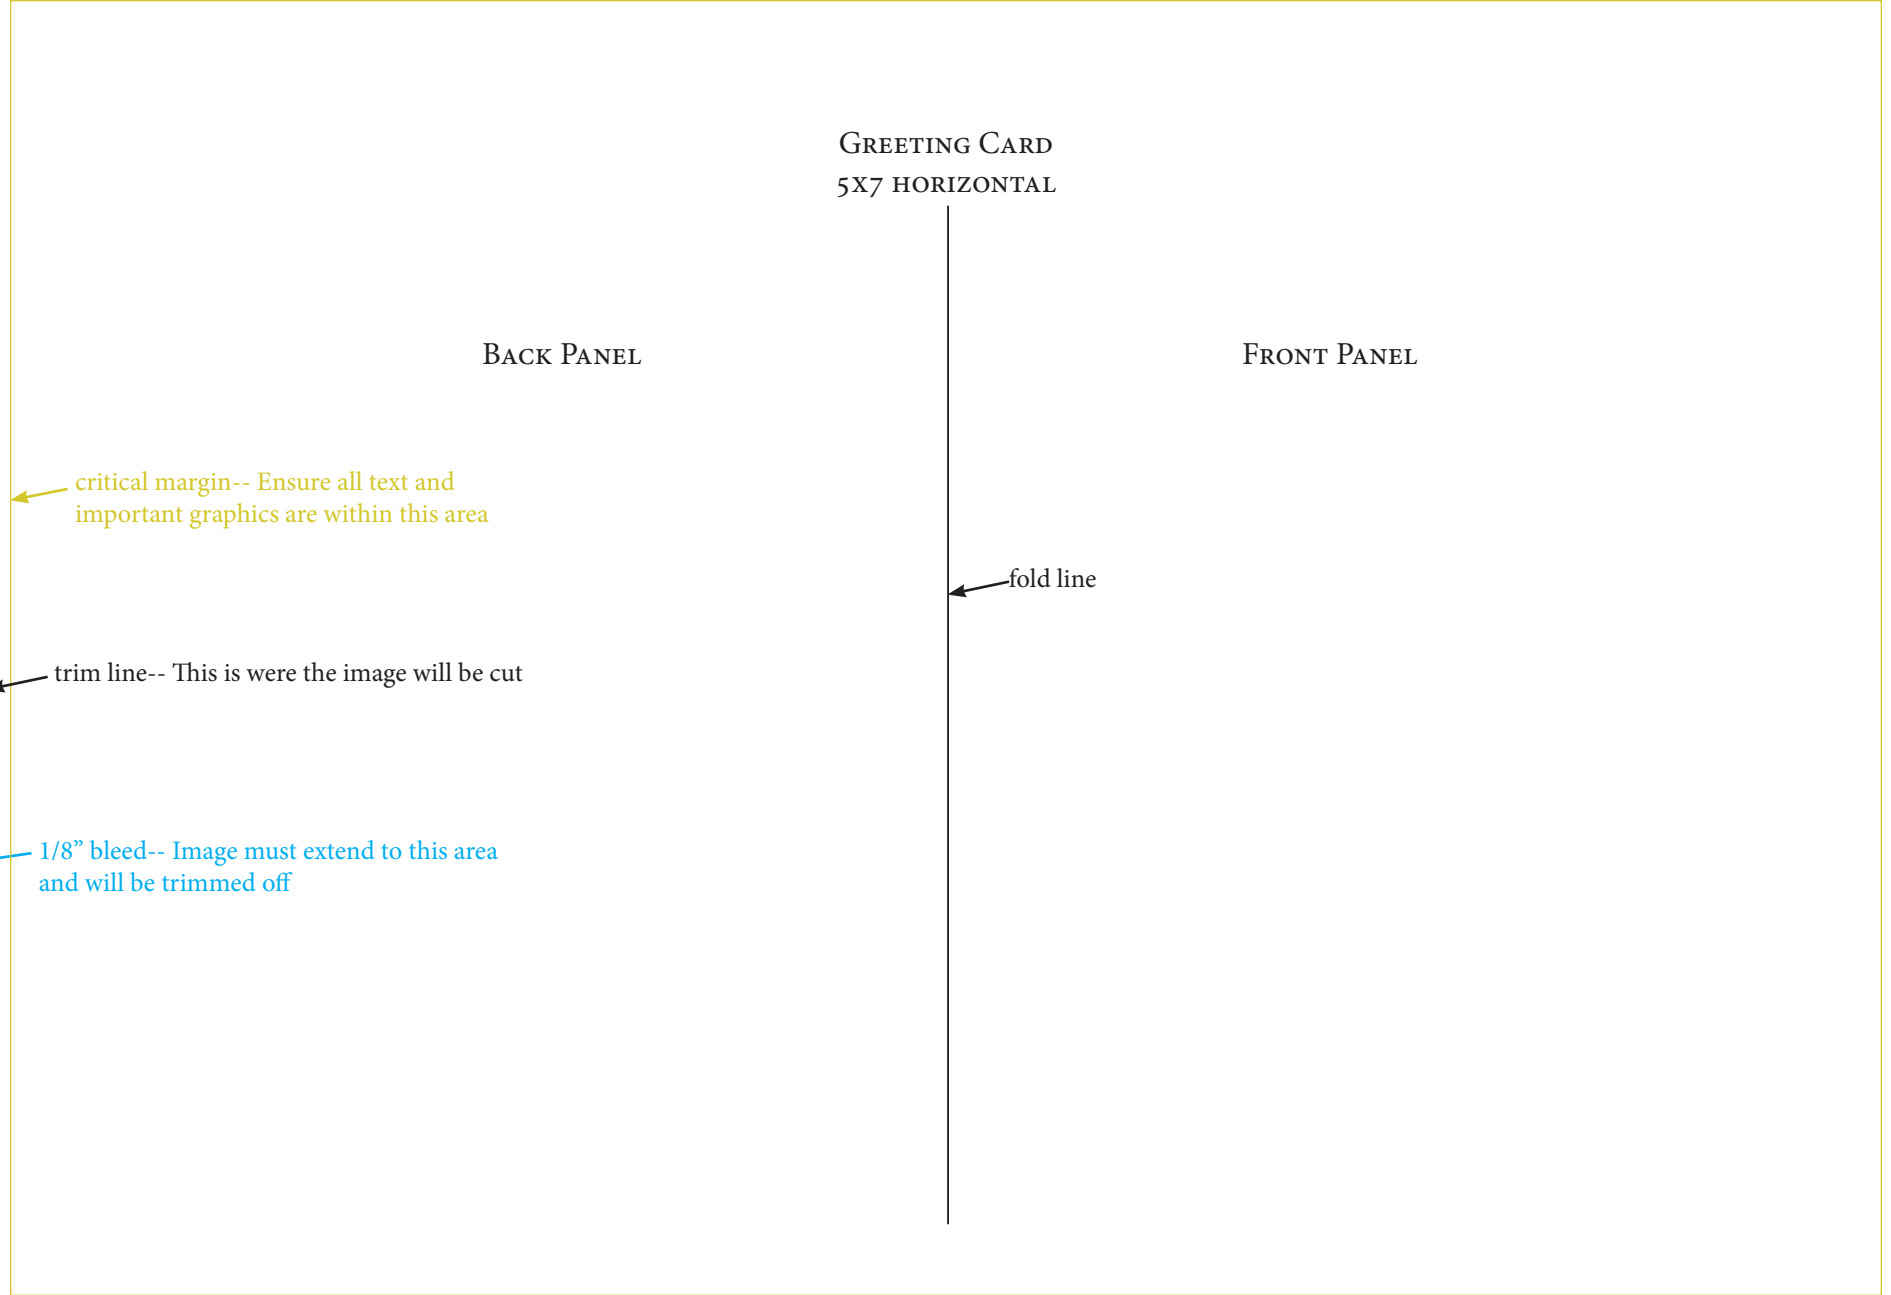

GREETING CARD  
5X7 HORIZONTAL

BACK PANEL

FRONT PANEL

critical margin-- Ensure all text and important graphics are within this area

trim line-- This is were the image will be cut

1/8" bleed-- Image must extend to this area and will be trimmed off

fold line

GREETING CARD  
5X7 HORIZONTAL

INSIDE FRONT PANEL

INSIDE BACK PANEL

critical margin-- Ensure all text and important graphics are within this area

trim line-- This is were the image will be cut

1/8" bleed-- Image must extend to this area and will be trimmed off

fold line